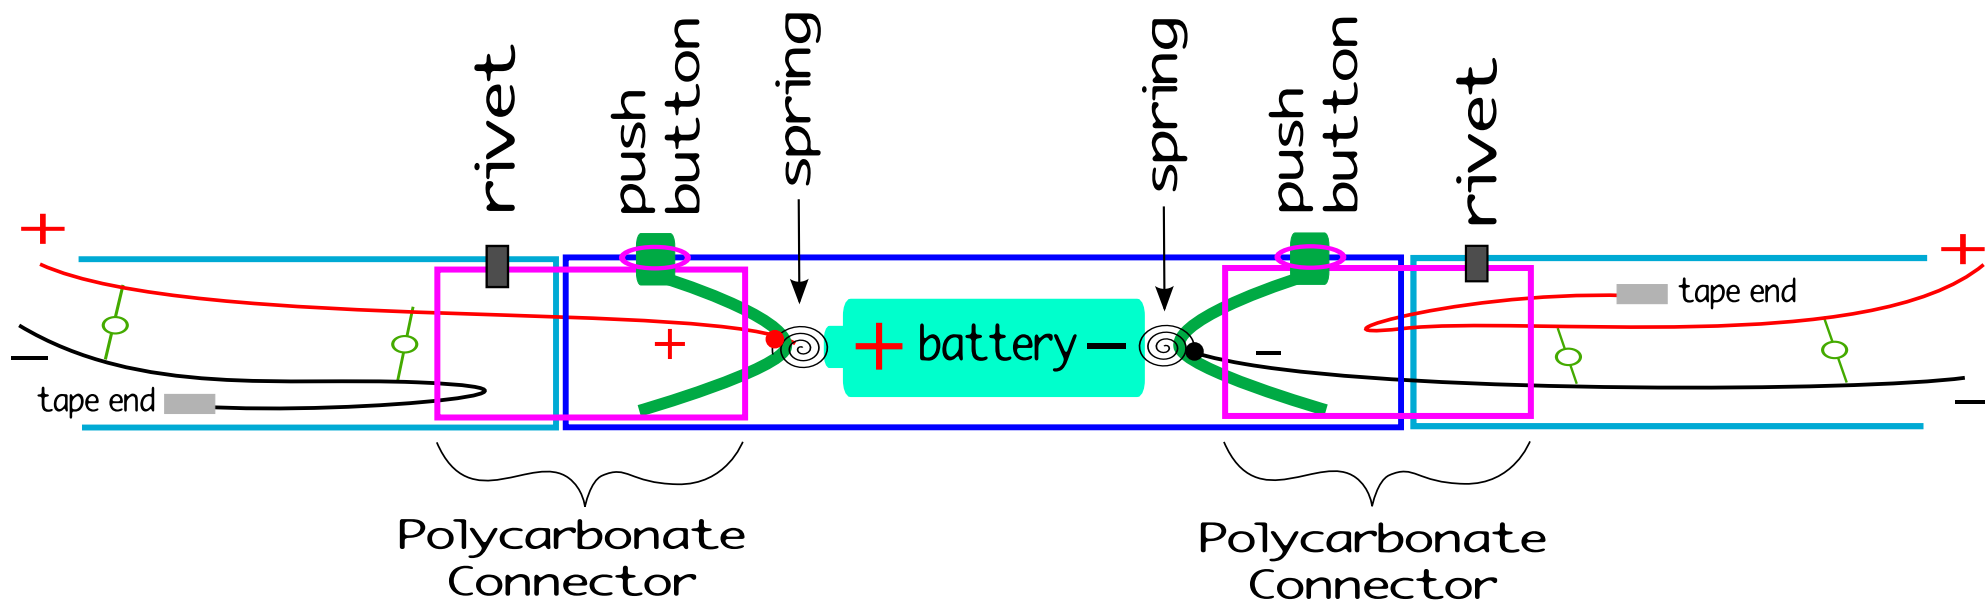

connector $5\text{-}\frac{3}{8}\text{'}$

4.5"

$\frac{7}{16}\text{'}$

Measurements shown here are for reference only. Yours may need to be adjusted depending on your supplies.

14400 (size AAA) TrustFire Battery
 $\frac{5}{8}\text{'}$ OD Tubing
 $\frac{1}{2}\text{'}$ OD Polycarbonate Connectors (2, Inside)