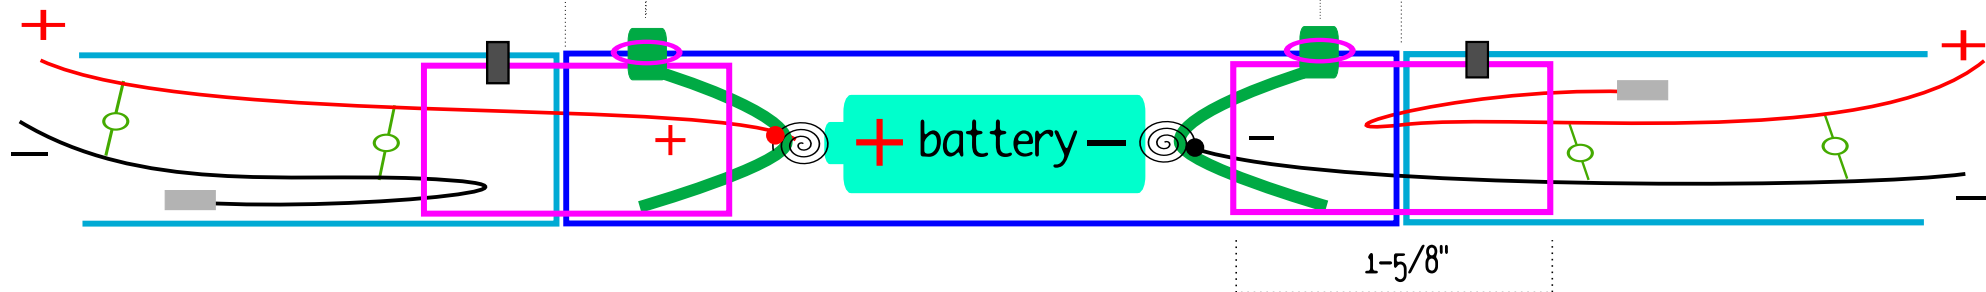

connector $5\text{-}\frac{3}{8}\text{'}$

4.5"

$\frac{7}{16}\text{'}$

Measurements shown here are for reference only. Yours may need to be adjusted depending on your supplies.

14400 (size AAA) TrustFire Battery
 $\frac{5}{8}\text{'}$ OD Tubing
 $\frac{1}{2}\text{'}$ OD Polycarbonate Connectors (2, Inside)